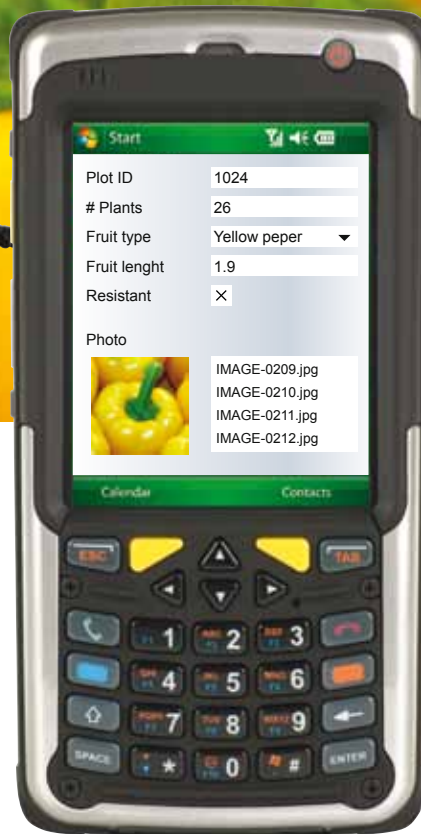

OutSite

Your ICT partner in agribusiness

Controlled registration on location

Out :: Site

1. Identify

What is...

OutSite enables you to collect data when you are away from the office. You can use the OutSite software on your handheld computer or even on your smartphone. →

2. Collect data

Use different devices to automate data entry.

How

- Seamless integration with your backoffice
- Connect i.e. scanners, scales, GPS
- Make and directly link photo's to objects
- Barcodes or RFID for identification
- Off line registration
- Flexible form design